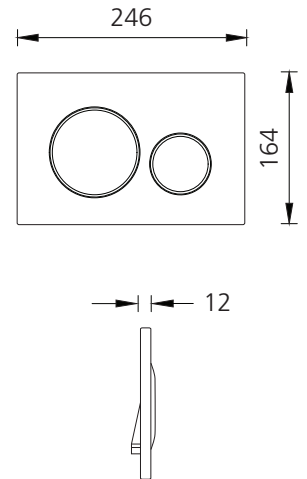

Sigma20

RDPPBK

Black Concealed Cistern Flush Plate with Round Buttons

Specifications /

Style	Geberit Sigma20
Operation	Mechanical dual flush button
Compatible cistern(s)	Suitable for Geberit Sigma8 concealed cistern & Sigma8 Duofix concealed cistern
Actuation force	< 20 N
Colour	Black plate with chrome trim (115.882.KM.1)
Materials	ABS plastic
Spare parts	Guaranteed availability for 25 years
Warranty	3 years (refer to oliveri.com.au)
Maintenance and care instructions	All surfaces should be cleaned with a soft cloth soaked in mild liquid detergent and water. Dry the surface with the soft cloth. Do not use cleaning agents containing chlorine or acids, as they are abrasive. Use of corrosive or scouring cleaning agents may damage the surface. Any damage caused in this way will not be covered by warranty.
Technical Support	1800 Geberit