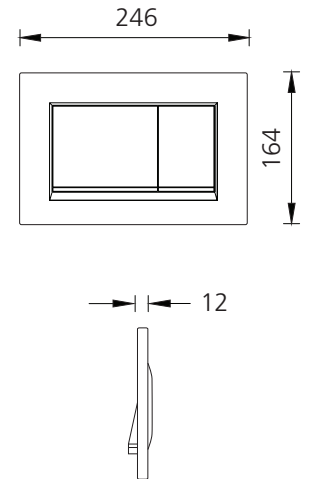

## SQPPCR

Chrome Concealed Cistern Flush Plate with Square Buttons